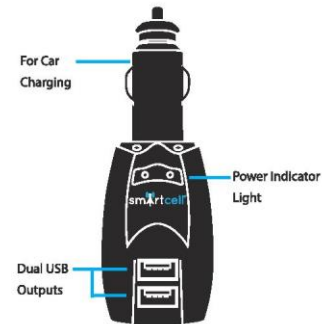

Features

The Smartcell Car & Wall Combo Charger provides everything you need for charging your smartphones and tablets at home or on the road. It contains two power up options: The foldable, flip-down plug allows charging through any standard wall socket. The anterior end stylishly fits into the cigarette lighter/accessory power port in your vehicle. Best of all, this device boasts dual USB ports which allow you to charge 2 devices at once.

This is THE "all-in-one" charging solution.

Technical Specifications

Input	AC 100-240V 50/60Hz 150mA max DC 12-24V
Output	Total 1500mA
Port 1	DC 5V 1500mA
Port 2	DC 5V 1500mA
Port 1+2	DC 5V 750mA + 750mA