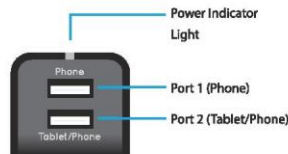

Front View

Back View

1

2

Using Your Charger

- 1 Insert Charger into wall socket.
 - a. If powered, indicator light will be blue.

Bottom View

- 2 Using the USB cable supplied with your phone/tablet, connect your device to Charger's correct USB port.
- 3 As with all chargers, please disconnect your device after it is fully charged.