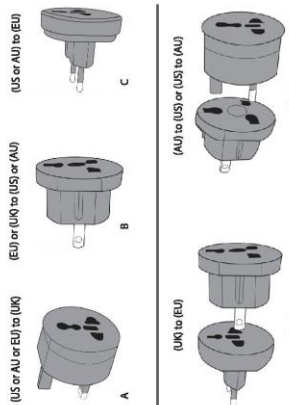

2

Important Safety Instructions (cont.)

- 8 Be sure of the correct plug configuration for the country you are in before plugging in the adapter.
- 9 Never touch any metal part of the adapter when in use.
- 10 The adapter set is designed for indoor use only.
- 11 If the adapter develops a crack, breaks, becomes deformed or a pin or blade is loose, discontinue use.
- 12 Never force a device into the adapter or the adapter into an outlet.
- 13 This is a non-grounded adapter. Do not use with grounded devices.

SAVE THESE INSTRUCTIONS AND PAY SPECIAL ATTENTION TO THESE SAFETY PRECAUTIONS!

Using Your Travel Adapter
Use the following diagrams to determine the plug type for the country or region you are in.

3

4

5

Contact Us