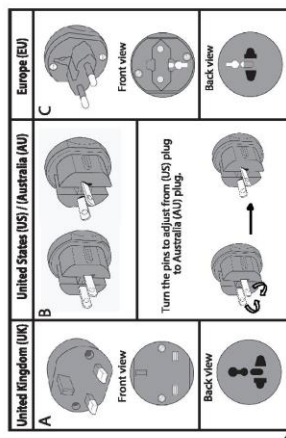

Roam free and stay charged in over 150 countries.

1

Important Safety Instructions

When using your Travel Plug, basic precautions should always be followed:

- 1 Do not use this adapter with products using screw-base lamp holder sockets/convenience outlets.
- 2 THIS PRODUCT IS NOT A VOLTAGE CONVERTER. Use this adapter set with devices rated for both 120 and 240 volts. Use of devices rated only at 120 volts may result in damage or injury to persons and/or the device.
- 3 Always attach adapter to device first, then plug it into the outlet.
- 4 Always disconnect the device from the outlet when not in use.
- 5 Always be sure the device's rated voltage is compatible with the outlet you intend to use.
- 6 Do not use with a device rated to draw more than 10 Amps.
- 7 The adapter must be fully inserted into the outlet. Never use the adapter if the pin or blade is exposed.

2

Important Safety Instructions (cont.)

- 8 Be sure of the correct plug configuration for the country you are in before plugging in the adapter.
- 9 Never touch any metal part of the adapter when in use.
- 10 The adapter set is designed for indoor use only.
- 11 If the adapter develops a crack, breaks, becomes deformed or a pin or blade is loose, discontinue use.
- 12 Never force a device into the adapter or the adapter into an outlet.
- 13 This is a non-grounded adapter. Do not use with grounded devices.

SAVE THESE INSTRUCTIONS AND PAY SPECIAL ATTENTION TO THESE SAFETY PRECAUTIONS!

Using Your Travel Adapter
Use the following diagrams to determine the plug type for the country or region you are in.

3

4

5

Contact Us