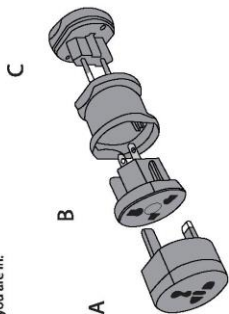

Smart Guide

Introduction

Your Smart Phone is Intelligent. Now your accessories can be too.

Thank you for purchasing the Smartcell World Travel Adapter Plug. Please read this Smart Guide Instructional Booklet carefully before using your device.

Features

Go abroad and take your life with you! The Smartcell World Travel Adapter allows you to charge your laptop, tablet, smartphone, and other mobile devices internationally. The set of adapter plugs snap neatly together for compact storage and portability. Best of all, they work with all types of outlets in the US, Europe, Australia, Asia, Japan, China, and the UK.

Roam free and stay charged in over 150 countries.

1

Important Safety Instructions

When using your Travel Plug, basic precautions should always be followed:

1. 1 Do not use this adapter with products using screw-base lamp holder sockets/convenience outlets.
2. 2 THIS PRODUCT IS NOT A VOLTAGE CONVERTER. Use this adapter set with devices rated for both 120 and 240 volts. Use of devices rated only at 120 volts may result in damage or injury to persons and/or the device.
3. 3 Always attach adapter to device first, then plug it into the outlet.
4. 4 Always disconnect the device from the outlet when not in use.
5. 5 Always be sure the device's rated voltage is compatible with the outlet you intend to use.
6. 6 Do not use with a device rated to draw more than 10 Amps.
7. 7 The adapter must be fully inserted into the outlet. Never use the adapter if the pin or blade is exposed.

2

Important Safety Instructions (cont.)